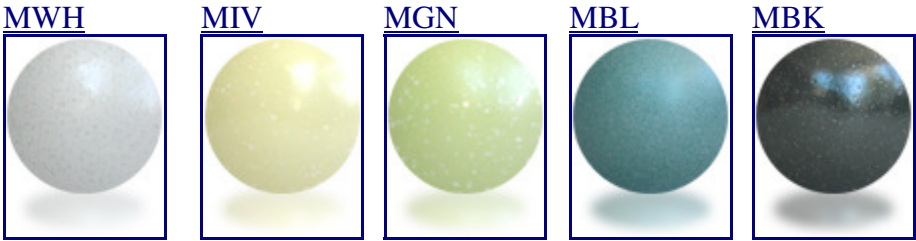

GN

FRG

TEL

marine blue

midnight blue

green

forest green

teal

SK

camomile seaweed olive khaki smoke

dark chocolate oolong tea chai tea mineral steel gray

iron black

Brilliant Colour

tomato cherry pumpkin orange tangerine

Mat Colour

mat white mat ivory mat green mat blue mat black

CR

TN

MBR

JB

CH

cream tan mat brown jeans blue charcole

CIV

CGN

CBL

NBL

NBK

crystal ivory crystal green crystal blue noble blue noble black

ABR

AGO

ASV

antique brown antique gold antique silver