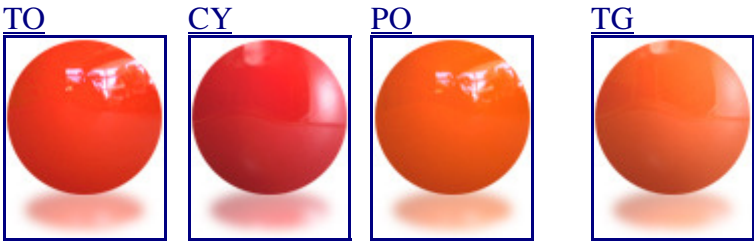

SK

camomile seaweed olive khaki smoke

dark chocolate oolong tea chai tea mineral steel gray

iron black

Brilliant Colour

tomato cherry pumpkin orange tangerine

Mat Colour

mat white mat ivory mat green mat blue mat black